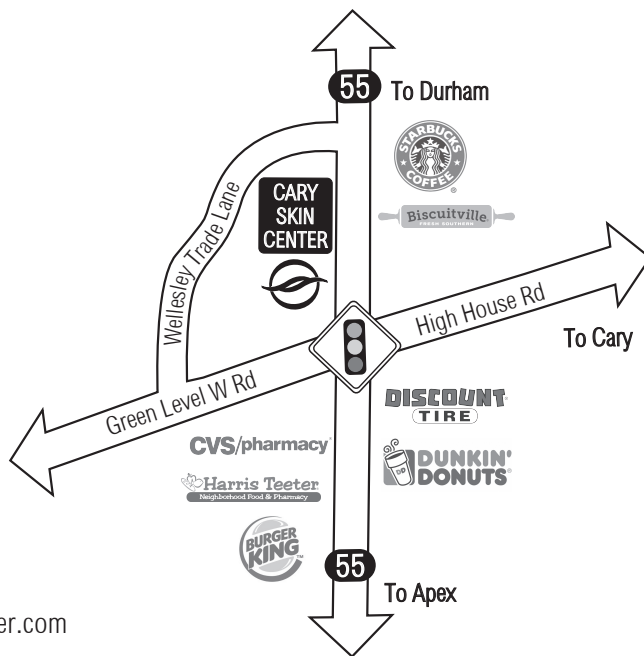

From Greensboro/Western NC:

Take Exit 163 on the Right onto I-40 East toward Raleigh.
Follow I-40 E to Exit 278 for NC Hwy 55.
Take NC Hwy 55 E and Drive 8.4 miles.
Turn Right onto Green Level West Road.
Take the first Right onto Wellesley Trade Lane.
Cary Skin Center will be on your Right.

From Pinehurst/Sanford:

This Route does not Require a Toll:

Take US-15 North/US-501 North.
US-15 North/US-501 becomes US-1 North.
Take Exit 95 towards Apex, Holly Springs, Fuquay Varina.
Turn Left on East Williams Street toward Apex.
East Williams Street becomes NC Hwy 55.
In 6 miles, Turn Left on Green Level West Road.
Take the first Right onto Wellesley Trade Lane.
Cary Skin Center will be on your Right.

This Route Requires 2 Tolls:

Take US-15 North/US-501 North.
US-15 North/US-501 becomes US-1 North.
Take Exit 93A-B for NC-540 toward Triangle Expressway/Durham/NC-55/NC-147.
Keep left onto Exit 93B for NC-540 toward Triangle Expressway/RDU Airport/Durham.
In 6.7 miles, Take Exit 62 for the Green Level West Road Exit.
Turn Left onto Green Level West Road.
In 0.7 miles, Turn Left onto Wellesley Trade Lane.
Cary Skin Center will be on your Right.

200 Wellesley Trade Lane, Cary, NC 27519

(919)363-7546 | (919)363-3616 fax | www.CarySkinCenter.com