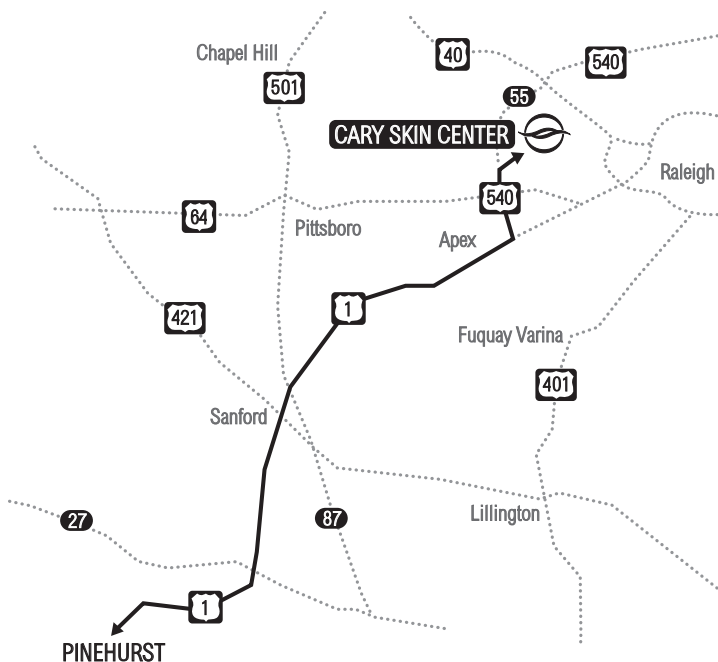

From Greensboro/Western NC:

Take Exit 163 on the Right onto I-40 East toward Raleigh.
Follow I-40 E to Exit 278 for NC Hwy 55.
Take NC Hwy 55 E and Drive 8.4 miles.
Turn Right onto Green Level West Road.
Take the first Right onto Wellesley Trade Lane.
Cary Skin Center will be on your Right.

From Pinehurst/Sanford:

This Route does not Require a Toll:

Take US-15 North/US-501 North.
US-15 North/US-501 becomes US-1 North.
Take Exit 95 towards Apex, Holly Springs, Fuquay Varina.
Turn Left on East Williams Street toward Apex.
East Williams Street becomes NC Hwy 55.
In 6 miles, Turn Left on Green Level West Road.
Take the first Right onto Wellesley Trade Lane.
Cary Skin Center will be on your Right.

This Route Requires 2 Tolls:

Take US-15 North/US-501 North.
US-15 North/US-501 becomes US-1 North.
Take Exit 93A-B for NC-540 toward Triangle Expressway/Durham/NC-55/NC-147.
Keep left onto Exit 93B for NC-540 toward Triangle Expressway/RDU Airport/Durham.
In 6.7 miles, Take Exit 62 for the Green Level West Road Exit.
Turn Left onto Green Level West Road.
In 0.7 miles, Turn Left onto Wellesley Trade Lane.
Cary Skin Center will be on your Right.

200 Wellesley Trade Lane, Cary, NC 27519

(919)363-7546 | (919)363-3616 fax | www.CarySkinCenter.com